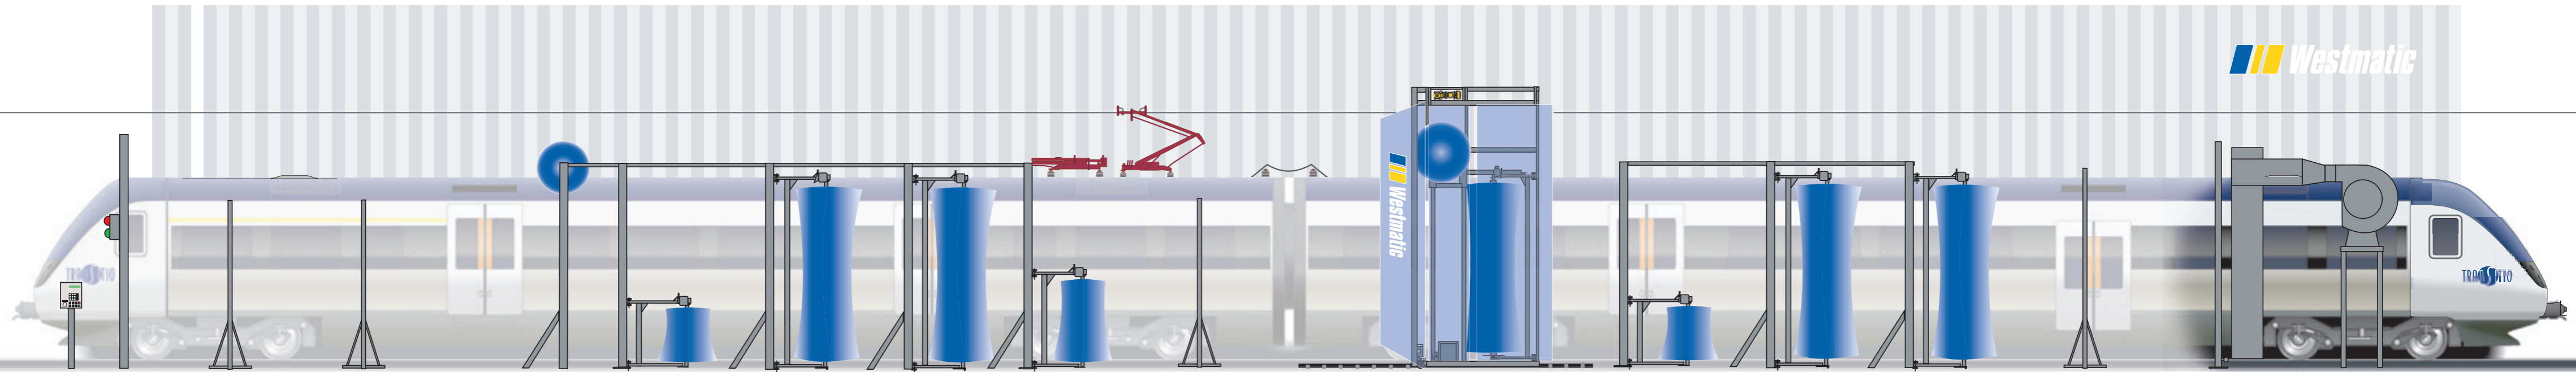

# Westmatic train wash

INSTALLATION FOR BOMBARDIER TRANSPORTATION.

Westmatic – manufactures equipment for heavy vehicles including trains, buses and trucks. Westmatic can also provide car wash halls with advanced water treatment and card reader systems. Since 1974, Westmatic has believed in delivering complete solutions – customization, reliability, premium wash results, environmental responsibility, as well as, outstanding service and technical support. All these concepts are achieved while providing sound economy. Our philosophy may well be the secret behind our market leading position. *Welcome to the world of Westmatic.*

*...and you have  
a Train Wash  
of the future.*

Programmable features provide the ability for wash equipment to adapt to varying needs,

including the capability to wash diesel and electric trains in the same facility.

Westmatic's advanced engineering brings intelligence to the wash system.

Rail driven brushes provide unmatched cleaning capabilities to sleek car designs.

Westmatic's modular design, enable wide-ranging choices regarding desired functions and options.