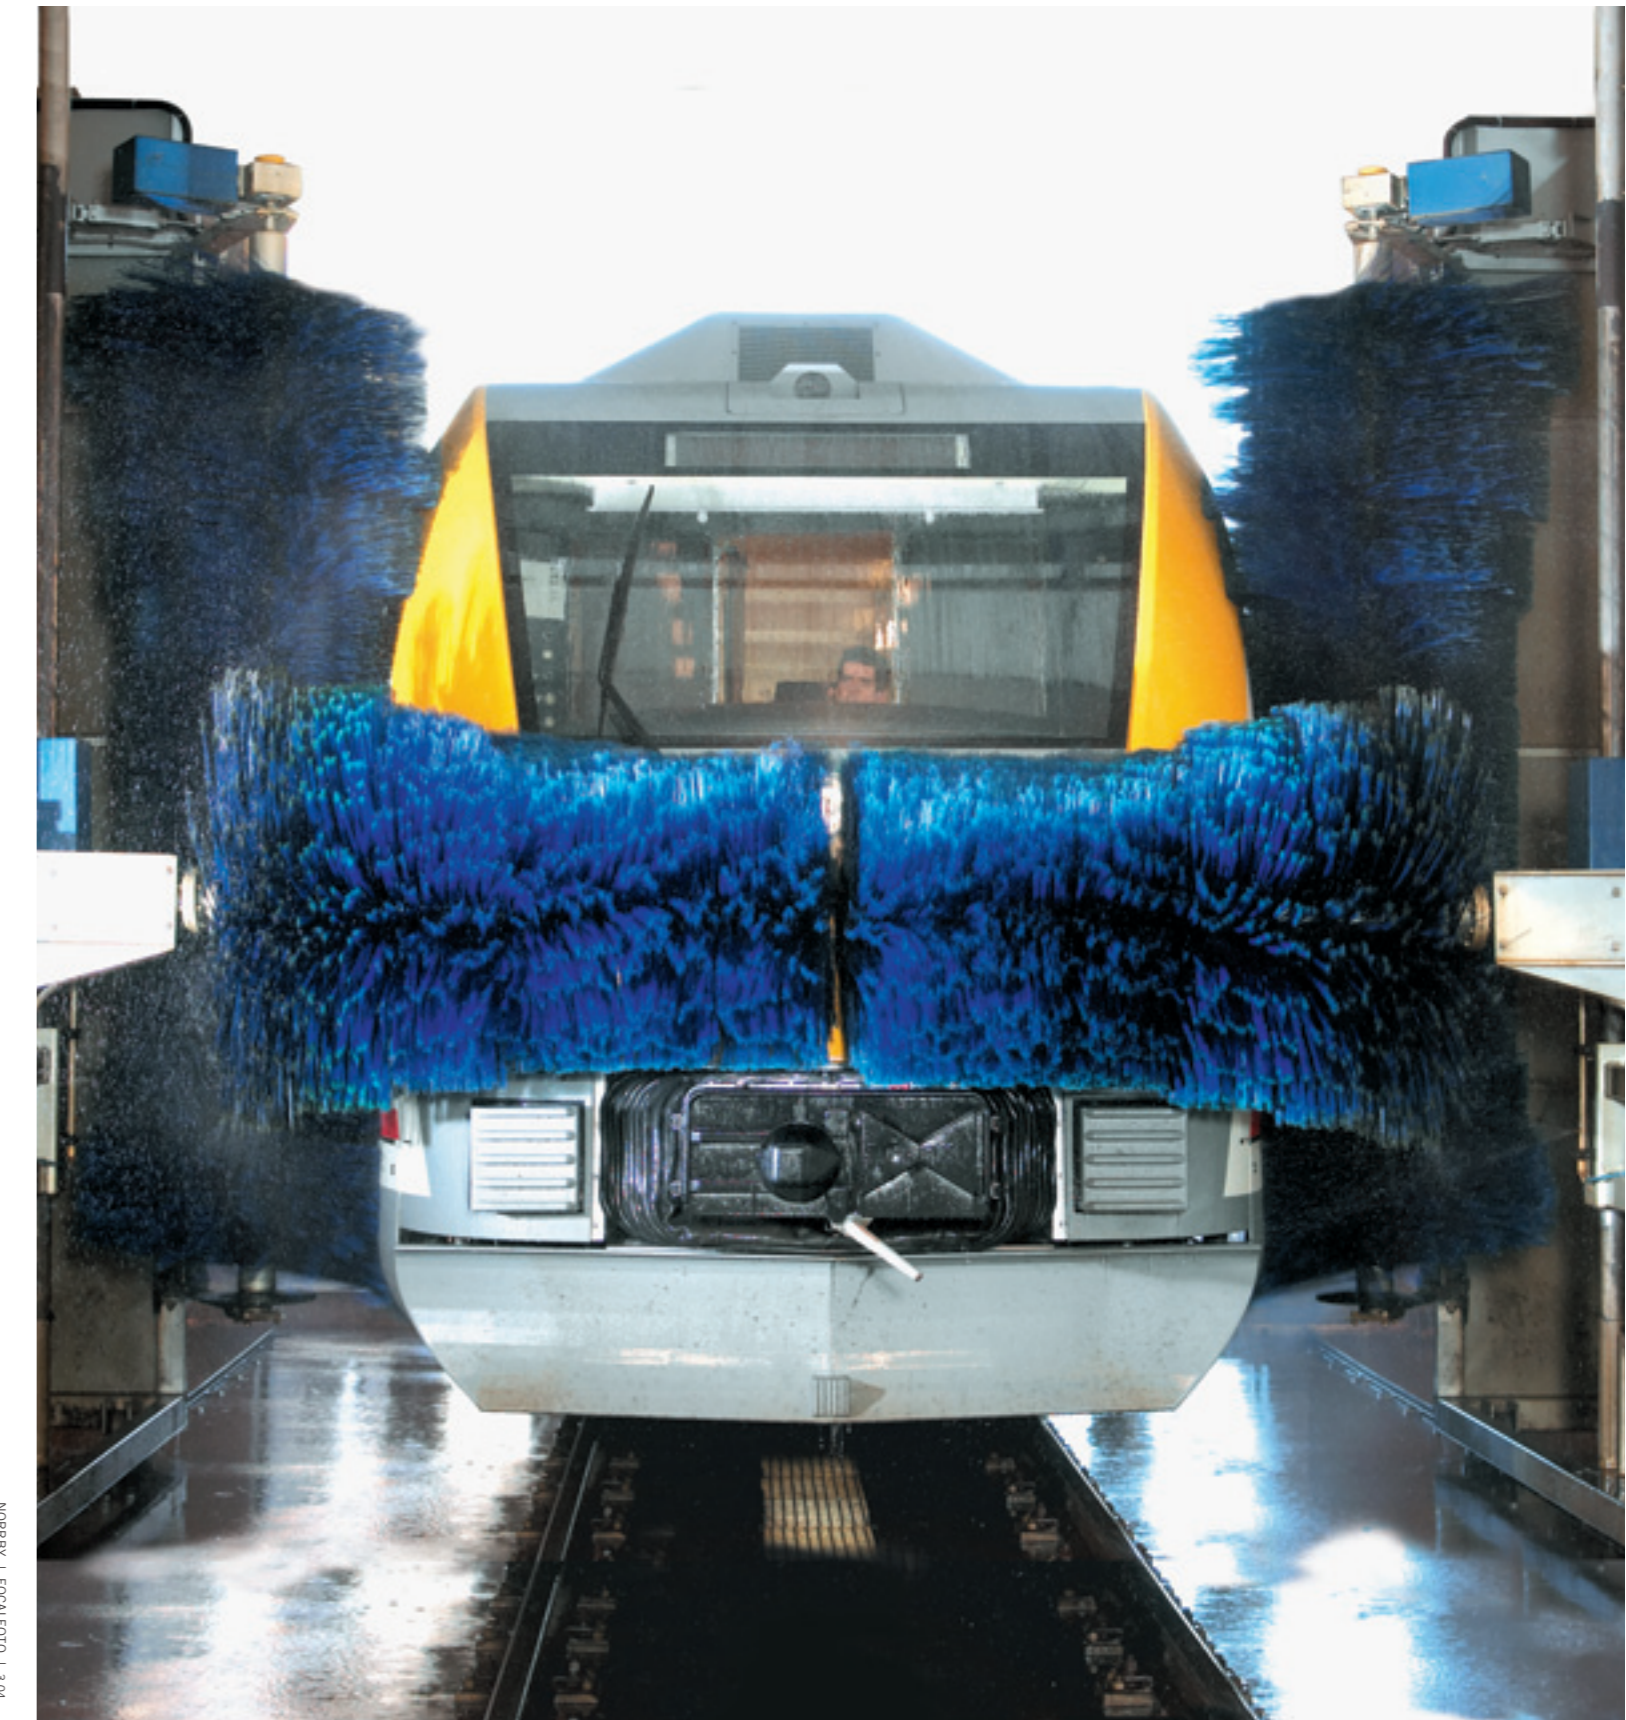

INDREBY | FOKALFOTO | 3/04